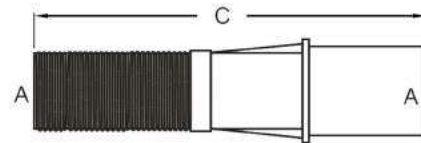

# FITTINGS

## CONDUITS & JETS

**WALL CONDUIT** Wall conduit w/50mm Threaded ext. & 2" Nonthreaded int.

MODEL	Color	Material	A (mm)	C (mm)	D(mm)
92840	Grey	ABS	50	300	80

Wall conduit w/50mm Threaded ext. & 2" threaded int.

### STANDARD JET

Circular ABS Maindrain for concrete pool, w/170mm in diameter & 2" int. tr

MODEL	Color	Material	A (mm)	B (mm)	C (mm)	D(mm)	E (mm)
00340	White	ABS	44	43	113	89	10