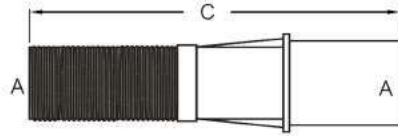

# FITTINGS

## CONDUITS & JETS

**WALL CONDUIT** Wall conduit w/50mm Threaded ext. & 2" Nonthreaded int.

MODEL	Color	Material	A (mm)	C (mm)	D(mm)
92840	Grey	ABS	50	300	80

Wall conduit w/50mm Threaded ext. & 2" threaded int.

### STANDARD JET

Circular ABS Maindrain for concrete pool, w/170mm in diameter & 2" int. tr

MODEL	Color	Material	A (mm)	B (mm)	C (mm)	D(mm)	E (mm)
00340	White	ABS	44	43	113	89	10