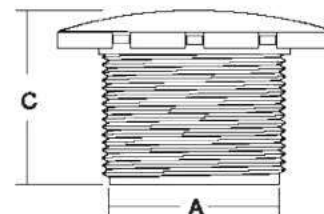

### STANDARD JET

Circular ABS Maindrain for concrete pool, w/170mm in diameter & 2" int. tr

MODEL	Color	Material	A (mm)	B (mm)	C (mm)	D(mm)	E (mm)
00340	White	ABS	44	43	113	89	10

### NINE HOLE JET

Wall conduit w/50mm Threaded ext. & 2" threaded int.

MODEL	Color	Material	A (mm)	C (mm)	D(mm)
02211	White	ABS	27	26	38