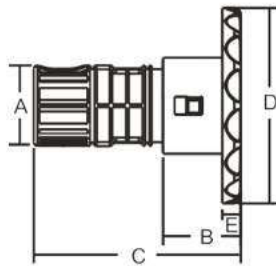

## CONDUITS & JETS

**WALL CONDUIT** Wall conduit w/50mm Threaded ext. & 2" Nonthreaded int.

MODEL	Color	Material	A (mm)	C (mm)	D(mm)
92840	Grey	ABS	50	300	80

Wall conduit w/50mm Threaded ext. & 2" threaded int.

MODEL	Color	Material	A (mm)	C (mm)	D(mm)
92840 - 1	Grey	ABS	50	300	80

### STANDARD JET

Circular ABS Maindrain for concrete pool, w/170mm in diameter & 2" int. tr

MODEL	Color	Material	A (mm)	B (mm)	C (mm)	D(mm)	E (mm)
00340	White	ABS	44	43	113	89	10