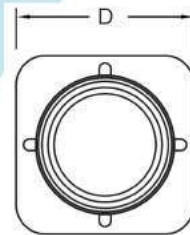

# FITTINGS

## CONDUITS & JETS

**WALL CONDUIT** Wall conduit w/50mm Threaded ext. & 2" Nonthreaded int.

MODEL	Color	Material	A (mm)	C (mm)	D(mm)
92840	Grey	ABS	50	300	80

Wall conduit w/50mm Threaded ext. & 2" threaded int.

### STANDARD JET

Circular ABS Maindrain for concrete pool, w/170mm in diameter & 2" int. tr

MODEL	Color	Material	A (mm)	B (mm)	C (mm)	D(mm)	E (mm)
00340	White	ABS	44	43	113	89	10