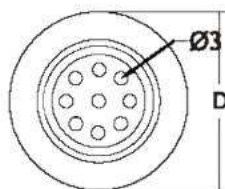

### STANDARD JET

Circular ABS Maindrain for concrete pool, w/170mm in diameter & 2" int. tr

MODEL	Color	Material	A (mm)	B (mm)	C (mm)	D(mm)	E (mm)
00340	White	ABS	44	43	113	89	10

### NINE HOLE JET

Wall conduit w/50mm Threaded ext. & 2" threaded int.

MODEL	Color	Material	A (mm)	C (mm)	D(mm)
02211	White	ABS	27	26	38