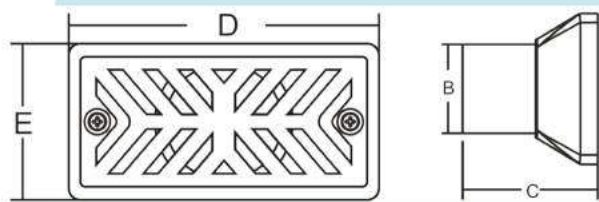

FITTINGS

WALL RETURN AND FLOOR INLET

WALL RETURN

MODEL	Color	Material	A (mm)	C (mm)	D(mm)
02824	White	ABS	58	66	108

MODEL	Color	Material	A (mm)	C (mm)	D(mm)
02833	White	ABS	58	53	103

FLOOR INLET

Bottom inlet for concrete pool with 50mm int & 2" ext. fitting

MODEL	Color	Material	A (mm)	C (mm)	D(mm)
92825	White	ABS	60	66	108

GUTTER DRAIN

Overflow Gutter drain w/50mm int. & 2" ext. fitting

MODEL	Color	Material	B (mm)	C (mm)	D(mm)	E(mm)
92819	White	ABS	60	99	152	77