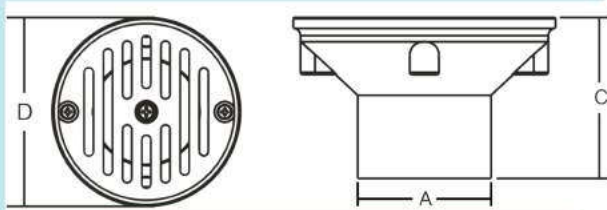

FITTINGS

WALL RETURN AND FLOOR INLET

WALL RETURN

MODEL	Color	Material	A (mm)	C (mm)	D(mm)
02824	White	ABS	58	66	108

MODEL	Color	Material	A (mm)	C (mm)	D(mm)
02833	White	ABS	58	53	103

FLOOR INLET

Bottom inlet for concrete pool with 50mm int & 2" ext. fitting

MODEL	Color	Material	A (mm)	C (mm)	D(mm)
92825	White	ABS	60	66	108

GUTTER DRAIN

Overflow Gutter drain w/50mm int. & 2" ext. fitting

MODEL	Color	Material	B (mm)	C (mm)	D(mm)	E(mm)
92819	White	ABS	60	99	152	77