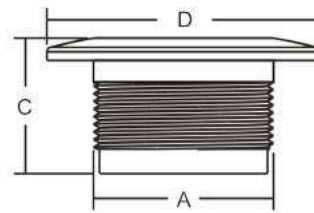

FITTINGS

WALL RETURN AND FLOOR INLET

WALL RETURN

MODEL	Color	Material	A (mm)	C (mm)	D(mm)
02824	White	ABS	58	66	108

MODEL	Color	Material	A (mm)	C (mm)	D(mm)
02833	White	ABS	58	53	103

FLOOR INLET

Bottom inlet for concrete pool with 50mm int & 2" ext. fitting

MODEL	Color	Material	A (mm)	C (mm)	D(mm)
92825	White	ABS	60	66	108

GUTTER DRAIN

Overflow Gutter drain w/50mm int. & 2" ext. fitting

MODEL	Color	Material	B (mm)	C (mm)	D(mm)	E(mm)
92819	White	ABS	60	99	152	77