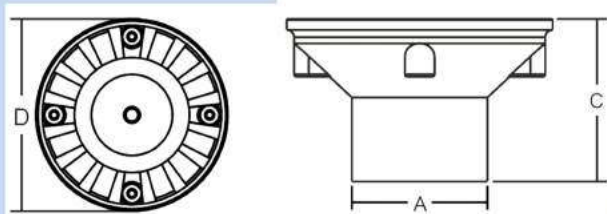

FITTINGS

WALL RETURN AND FLOOR INLET

WALL RETURN

MODEL	Color	Material	A (mm)	C (mm)	D(mm)
02824	White	ABS	58	66	108

MODEL	Color	Material	A (mm)	C (mm)	D(mm)
02833	White	ABS	58	53	103

FLOOR INLET

Bottom inlet for concrete pool with 50mm int & 2" ext. fitting

MODEL	Color	Material	A (mm)	C (mm)	D(mm)
92825	White	ABS	60	66	108

GUTTER DRAIN

Overflow Gutter drain w/50mm int. & 2" ext. fitting

MODEL	Color	Material	B (mm)	C (mm)	D(mm)	E(mm)
92819	White	ABS	60	99	152	77