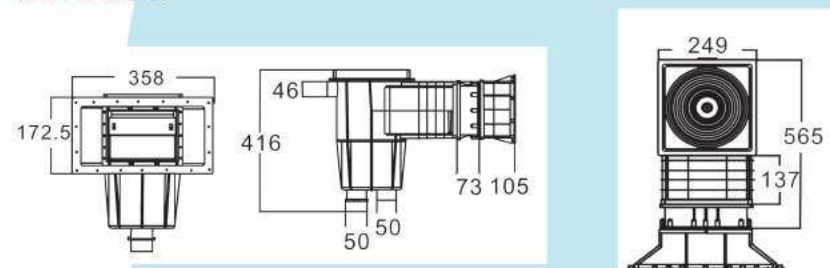

For concrete pool

MODEL	Color	Material	A (mm)	B (mm)	C (mm)	D (mm)	E (mm)	F (mm)	H ¹ (mm)	H ² (mm)	H ³ (mm)
90013	White	ABS	139.7	50	196	249	46	63	450	137	416

WIDE MOUTH SKIMMER

For concrete pool

MODEL	Color	Material	A ¹ (mm)	A ² (mm)	B (mm)	C ¹ (mm)	C ² (mm)	D (mm)	E (mm)	H ¹ (mm)	H ² (mm)	H ³ (mm)
90020	White	ABS	230	156.4	50	341.4	415	214.8	40	482	227	416

WIDE MOUTH VS EXTENDED THROAT SKIMMER

For concrete pool

MODEL	Color	Material	A (mm)	B (mm)	C (mm)	D (mm)	E (mm)	F (mm)	G (mm)	H ¹ (mm)	H ² (mm)	H ³ (mm)
90023	White	ABS	172.5	50	358	249	46	73	105	416	137	565