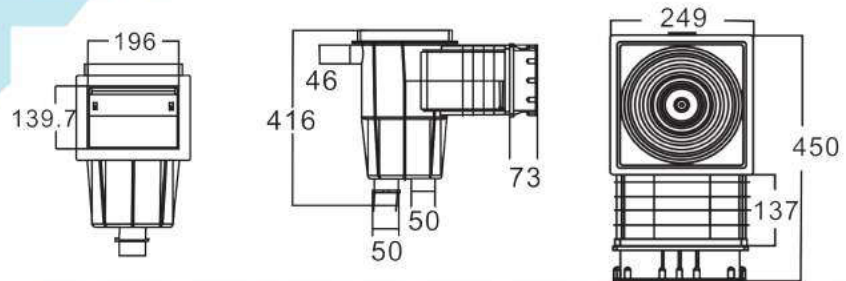

WALL SKIMMERS

STANDARD WALL SKIMMER

For concrete pool

MODEL	Color	Material	A (mm)	B (mm)	C (mm)	D (mm)	E (mm)	H ¹ (mm)	H ² (mm)	H ³ (mm)
90010	White	ABS	139.7	50	201.7	249	40	382	137	420

SKIMMER WITH EXTENDED THROAT

For concrete pool

MODEL	Color	Material	A (mm)	B (mm)	C (mm)	D (mm)	E (mm)	F (mm)	H ¹ (mm)	H ² (mm)	H ³ (mm)
90013	White	ABS	139.7	50	196	249	46	63	450	137	416

WIDE MOUTH SKIMMER

For concrete pool

MODEL	Color	Material	A ¹ (mm)	A ² (mm)	B (mm)	C ¹ (mm)	C ² (mm)	D (mm)	E (mm)	H ¹ (mm)	H ² (mm)	H ³ (mm)
90020	White	ABS	230	156.4	50	341.4	415	214.8	40	482	227	416

WIDE MOUTH VS EXTENDED THROAT SKIMMER

For concrete pool

MODEL	Color	Material	A (mm)	B (mm)	C (mm)	D (mm)	E (mm)	F (mm)	G (mm)	H ¹ (mm)	H ² (mm)	H ³ (mm)
90023	White	ABS	172.5	50	358	249	46	73	105	416	137	565