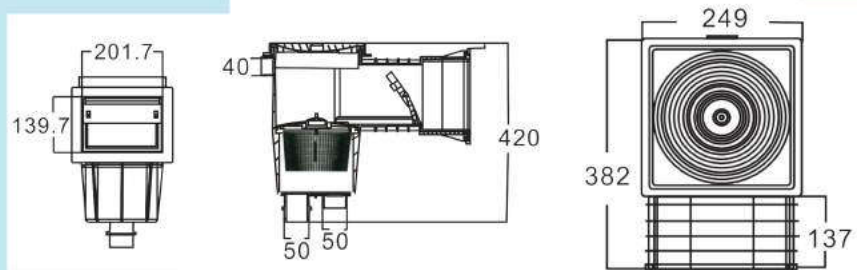

WALL SKIMMERS

STANDARD WALL SKIMMER

For concrete pool

MODEL	Color	Material	A (mm)	B (mm)	C (mm)	D (mm)	E (mm)	H ¹ (mm)	H ² (mm)	H ³ (mm)
90010	White	ABS	139.7	50	201.7	249	40	382	137	420

SKIMMER WITH EXTENDED THROAT

For concrete pool

MODEL	Color	Material	A (mm)	B (mm)	C (mm)	D (mm)	E (mm)	F (mm)	H ¹ (mm)	H ² (mm)	H ³ (mm)
90013	White	ABS	139.7	50	196	249	46	63	450	137	416

WIDE MOUTH SKIMMER

For concrete pool

MODEL	Color	Material	A ¹ (mm)	A ² (mm)	B (mm)	C ¹ (mm)	C ² (mm)	D (mm)	E (mm)	H ¹ (mm)	H ² (mm)	H ³ (mm)
90020	White	ABS	230	156.4	50	341.4	415	214.8	40	482	227	416

WIDE MOUTH VS EXTENDED THROAT SKIMMER

For concrete pool

MODEL	Color	Material	A (mm)	B (mm)	C (mm)	D (mm)	E (mm)	F (mm)	G (mm)	H ¹ (mm)	H ² (mm)	H ³ (mm)
90023	White	ABS	172.5	50	358	249	46	73	105	416	137	565