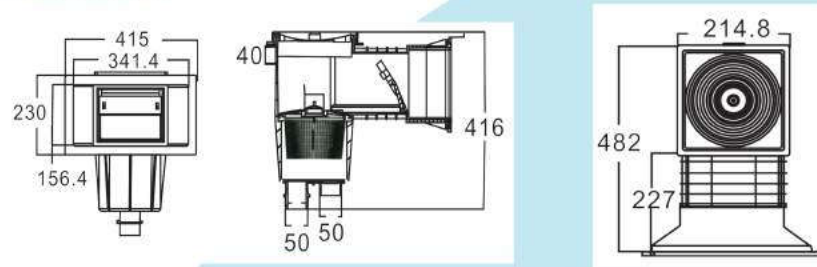

WALL SKIMMERS

STANDARD WALL SKIMMER

For concrete pool

MODEL	Color	Material	A (mm)	B (mm)	C (mm)	D (mm)	E (mm)	H ¹ (mm)	H ² (mm)	H ³ (mm)
90010	White	ABS	139.7	50	201.7	249	40	382	137	420

SKIMMER WITH EXTENDED THROAT

For concrete pool

MODEL	Color	Material	A (mm)	B (mm)	C (mm)	D (mm)	E (mm)	F (mm)	H ¹ (mm)	H ² (mm)	H ³ (mm)
90013	White	ABS	139.7	50	196	249	46	63	450	137	416

WIDE MOUTH SKIMMER

For concrete pool

MODEL	Color	Material	A ¹ (mm)	A ² (mm)	B (mm)	C ¹ (mm)	C ² (mm)	D (mm)	E (mm)	H ¹ (mm)	H ² (mm)	H ³ (mm)
90020	White	ABS	230	156.4	50	341.4	415	214.8	40	482	227	416

WIDE MOUTH VS EXTENDED THROAT SKIMMER

For concrete pool

MODEL	Color	Material	A (mm)	B (mm)	C (mm)	D (mm)	E (mm)	F (mm)	G (mm)	H ¹ (mm)	H ² (mm)	H ³ (mm)
90023	White	ABS	172.5	50	358	249	46	73	105	416	137	565