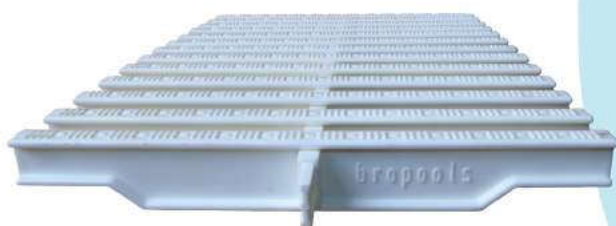

POOL GRATINGS

GRATINGS

TRANSVERSAL GRATINGS

- Clicking with cable. (49 units per m)
- Built using homopolymer PP, with additives for protection against UV rays.

MODEL	h	Channel width	Grating width
01013	22	200	195
01014	22	250	245

TRANSVERSAL GRATINGS FOR CURVES

- Snaps together on central spine allowing for flexibility between tiles. (45 units per metre).
- Built using homopolymer PP, with additives for protection against UV rays.