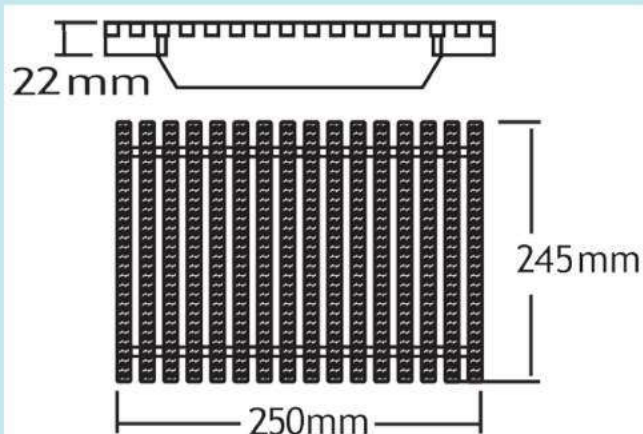

POOL GRATINGS

GRATINGS

TRANSVERSAL GRATINGS

- Clicking with cable. (49 units per m)
- Built using homopolymer PP, with additives for protection against UV rays.

MODEL	h	Channel width	Grating width
01013	22	200	195
01014	22	250	245

TRANSVERSAL GRATINGS FOR CURVES

- Snaps together on central spine allowing for flexibility between tiles. (45 units per metre).
- Built using homopolymer PP, with additives for protection against UV rays.

MODEL	h	Channel width	Grating width
01015	22	200	195
01016	22	250	245
01017	22	300	295
01018	22	340	335