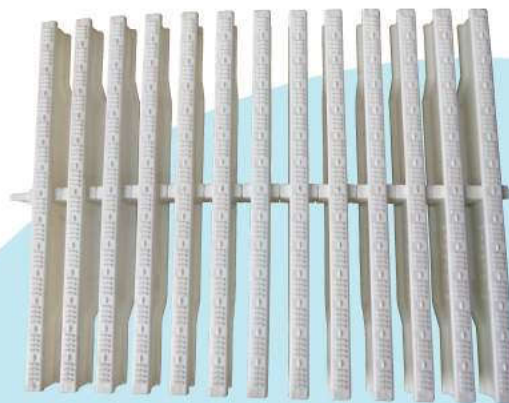

POOL GRATINGS

GRATINGS

TRANSVERSAL GRATINGS

- Clicking with cable. (49 units per m)
- Built using homopolymer PP, with additives for protection against UV rays.

MODEL	h	Channel width	Grating width
01013	22	200	195
01014	22	250	245

TRANSVERSAL GRATINGS FOR CURVES

- Snaps together on central spine allowing for flexibility between tiles. (45 units per metre).
- Built using homopolymer PP, with additives for protection against UV rays.

MODEL	h	Channel width	Grating width
01015	22	200	195
01016	22	250	245
01017	22	300	295
01018	22	340	335