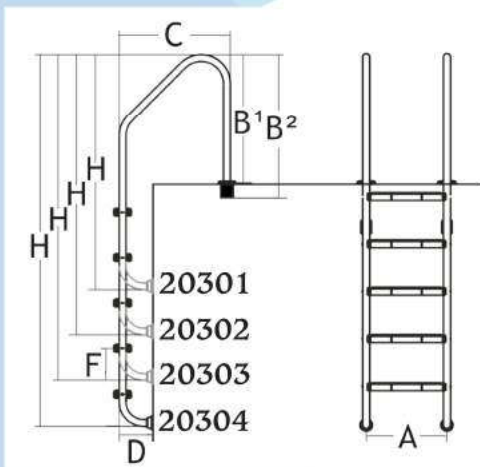

### STRONG, DURABLE AND RELIABLE LADDERS

- All ladders are manufactured from stainless steel tube with a diameter of 43mm, width 500mm in a shiny polished finish.
- The stainless steel steps are wide (500mm), safe and convenient to use.
- The safety design guards against slippage or cuts.
- Each ladder style can be supplied with 2, 3, 4 or 5 steps.
- Come with plastic stoppers that rest against the pool wall and protect it from damage, as well as with an anchor point, for a grounding connection.

### SPECIFICATIONS AND DIMENSIONS

MODEL	20301	20302	20303	20304
Steps	2	3	4	5
A (mm)	500	500	500	500
B1 (mm)	720	720	720	720
B2 (mm)	790	790	790	790
C (mm)	645	645	645	645
D (mm)	180	180	180	180
E (mm)	320	320	320	320
F (mm)	250	250	250	250
H (mm)	1320	1570	1820	2070

### LADDER SPARE PARTS