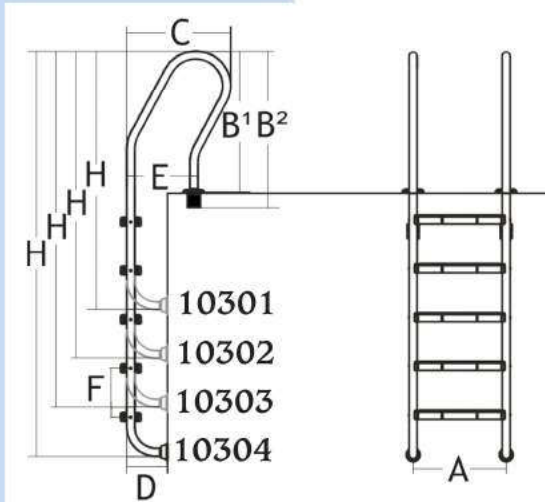

LADDERS

SS304 HANDRAIL LADDERS

STRONG, DURABLE AND RELIABLE LADDERS

- All ladders are manufactured of stainless steel tube with diameter 43mm, width 500mm in a shiny polished finish.
- The stainless steel steps are wide (500mm), safe and convenient to use.
- The safety design guards against slippage or cuts.
- Each ladder style can be supplied with 2, 3, 4 or 5 steps.
- Come with plastic stoppers that rest against the pool wall and protect it from damage, as well as with an anchor point, for a grounding connection.

SPECIFICATIONS AND DIMENSIONS

MODEL	10301	10302	10303	10304
Steps	2	3	4	5
A (mm)	500	500	500	500
B1 (mm)	640	640	640	640
B2 (mm)	710	710	710	710
C (mm)	490	490	490	490
D (mm)	180	180	180	180
E (mm)	320	320	320	320
F (mm)	250	250	250	250
H (mm)	1330	1580	1830	2080

LADDER SPARE PARTS

ESCUTCHEON

FOOT PAD

STEP

HOLDING BRACKET

ANCHOR