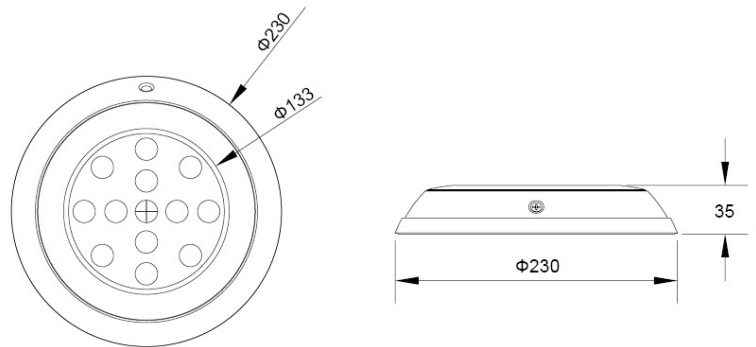

High Power LED

Wall Mounted LED Pool Light

- * LED panel fully resin filled
- * New ultra flat design
- * Corrosion resistance
- * Trim ring color: White/ Blue
- * Operating voltage: AC12V
- * Working temperature: -20°C ~ +35°C
- * LifespanL 50,000 hours
- * Warrantt: 2 years

Product	Model	Dimension (mm)	Light Source	LED Quantity (pcs)	Power (w)	Luminous Flux (LM)		Body Material
						Pure White/ Warm White	RGB	
Wall Mounted LED Pool Light	HJ8004H	230*35	High Power LED6*1W	6	6	450	220	Stainless Steel 304/316
			High Power LED9*1W	9	9	700	350	
			High Power LED12*1W	12	12	900	450	
			High Power LED9*3W	9	18	1400	650	
			High Power LED12*3W	12	24	1800	840	