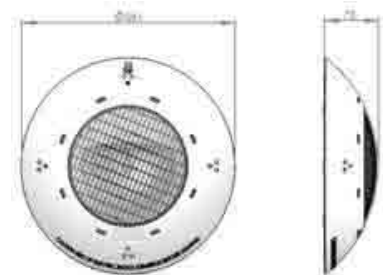

FLAT HALOGEN UWL

Flat Underwater Light.
Suitable for all kind of pools.

The flat light is the best option for illuminating existing pools, quickly and conveniently adding light and life to your garden.

Manufactured in polyamide and ABS, this light resists chemicals and temperature variations for years. It can be readily fitted to any existing pool, as it requires no niche for installation. The light is anchored directly to the wall with a reinforced plastic cross, anchor plugs and screws.

- Patented locking system the substitution of the lamps is easy.
- Available with 100W halogen lamp, 144 color leds plate (1 program – automatic color change), 144 white leds plate, 243 color leds plate (1 program – automatic color change), 243 color leds plate with remote control and 243 white leds plate.
- For concrete and prefabricated pools.
- Our Flat underwater light is CE certified by SGS.

Patented locking system

Model	CODE	Pool	Led Lamps	Remote Control	Front Plate	W	V	Cable (m)
Halogen	080201	Concrete	-	NO	ABS	100	12	2,5
Halogen	080202	Liner	-	NO	ABS	100	12	2,5
White Led	080203	Concrete	144	NO	ABS	12	12	2,5
Colour Led	080204	Concrete	144	NO	ABS	12	12	2,5
White Led	080205	Concrete	243	NO	ABS	20	12	2,5
Colour Led	080206	Concrete	243	NO	ABS	20	12	2,5
Colour Led	080207	Concrete	243	YES	ABS	20	12	2,5
White Led	080213	Liner	144	NO	ABS	12	12	2,5
Colour Led	080214	Liner	144	NO	ABS	12	12	2,5
White Led	080215	Liner	243	NO	ABS	20	12	2,5
Colour Led	080216	Liner	243	NO	ABS	20	12	2,5
Colour Led	080217	Liner	243	YES	ABS	20	12	2,5