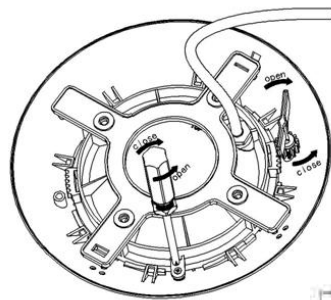

FLAT HALOGEN UWL

Flat Underwater Light.
Suitable for all kind of pools.

The flat light is the best option for illuminating existing pools, quickly and conveniently adding light and life to your garden.

Manufactured in polyamide and ABS, this light resists chemicals and temperature variations for years. It can be readily fitted to any existing pool, as it requires no niche for installation. The light is anchored directly to the wall with a reinforced plastic cross, anchor plugs and screws.

- Patented locking system the substitution of the lamps is easy.
- Available with 100W halogen lamp, 144 color leds plate (1 program – automatic color change), 144 white leds plate, 243 color leds plate (1 program – automatic color change), 243 color leds plate with remote control and 243 white leds plate.
- For concrete and prefabricated pools.
- Our Flat underwater light is CE certified by SGS.

Patented locking system

Model	CODE	Pool	Led Lamps	Remote Control	Front Plate	W	V	Cable (m)
Halogen	080201	Concrete	-	NO	ABS	100	12	2,5
Halogen	080202	Liner	-	NO	ABS	100	12	2,5
White Led	080203	Concrete	144	NO	ABS	12	12	2,5
Colour Led	080204	Concrete	144	NO	ABS	12	12	2,5
White Led	080205	Concrete	243	NO	ABS	20	12	2,5
Colour Led	080206	Concrete	243	NO	ABS	20	12	2,5
Colour Led	080207	Concrete	243	YES	ABS	20	12	2,5
White Led	080213	Liner	144	NO	ABS	12	12	2,5
Colour Led	080214	Liner	144	NO	ABS	12	12	2,5
White Led	080215	Liner	243	NO	ABS	20	12	2,5
Colour Led	080216	Liner	243	NO	ABS	20	12	2,5
Colour Led	080217	Liner	243	YES	ABS	20	12	2,5