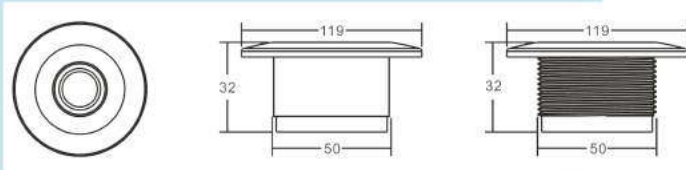

WALL INLETS AND SUCTIONS

MULTIFLOW WALL INLETS

For concrete pool, Nonthreaded, w/ext. 60mm and int. Diameter of 50mm

MODEL	Color	Material	A (mm)	C (mm)	D(mm)
92828	White	ABS	50	32	119

For concrete pool, threaded, w/ext. 2" and int. Diameter of 50mm

MODEL	Color	Material	A (mm)	C (mm)	D(mm)
92828 - 2	White	ABS	50	32	119

SUCTION NOZZLE

For concrete pool, Nonthreaded, w/50mm int. & 2"/60mm ext. Joint

MODEL	Color	Material	A (mm)	C (mm)	D(mm)
92827	White	ABS	50	32	119

For concrete pool, threaded, w/50mm int. & 2"/60mm ext. Joint

MODEL	Color	Material	A (mm)	C (mm)	D(mm)
92827 - 2	White	ABS	50	32	119